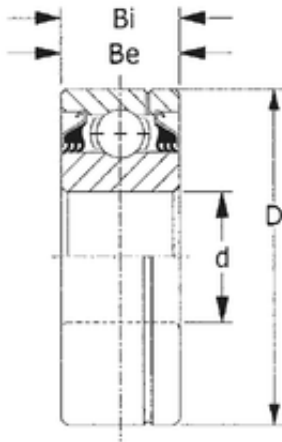

# TAIWAY Industry CO.,LTD.

45,212 mm x 100 mm x 44,45 mm CYS  
GW211PP25 deep groove ball bearings

Bearing No. GW211PP25

Size	45.212x100x44.45 mm
Bore Diameter	45,212 mm
Outer Diameter	100 mm
Width	44,45 mm
d	45,212 mm
D	100 mm
B	44,45 mm
C	33,325 mm
Be	33,325 mm

GW211PP25 Bearing 2D drawings and 3D CAD models